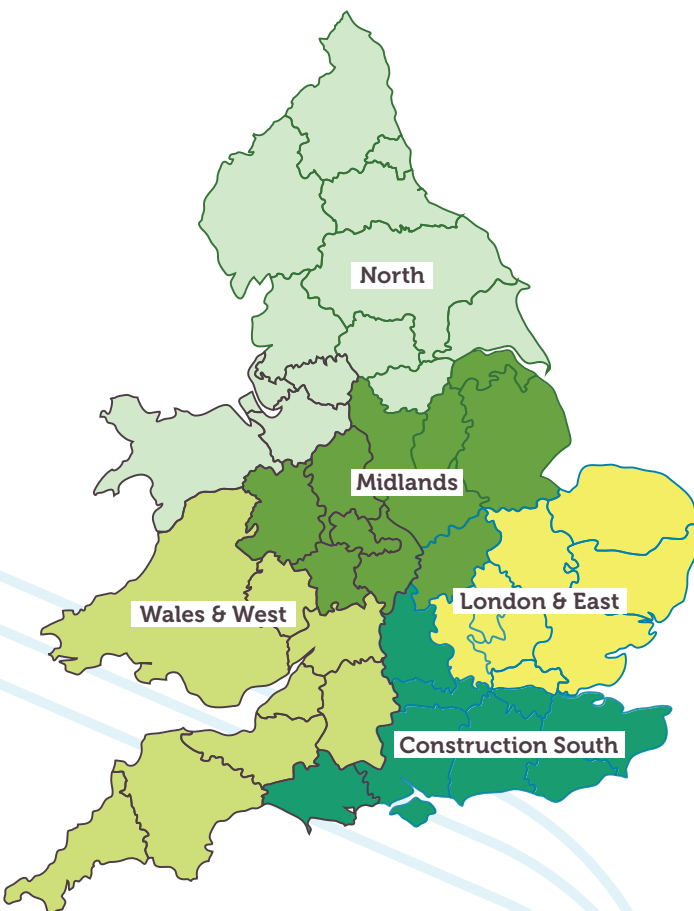

Major Projects Framework 2

Meet the team Lot 2 – England & Wales

Beverley Tattersall
CRM North
07776 551017
beverley@procurementhub.co.uk

England & Wales Coverage